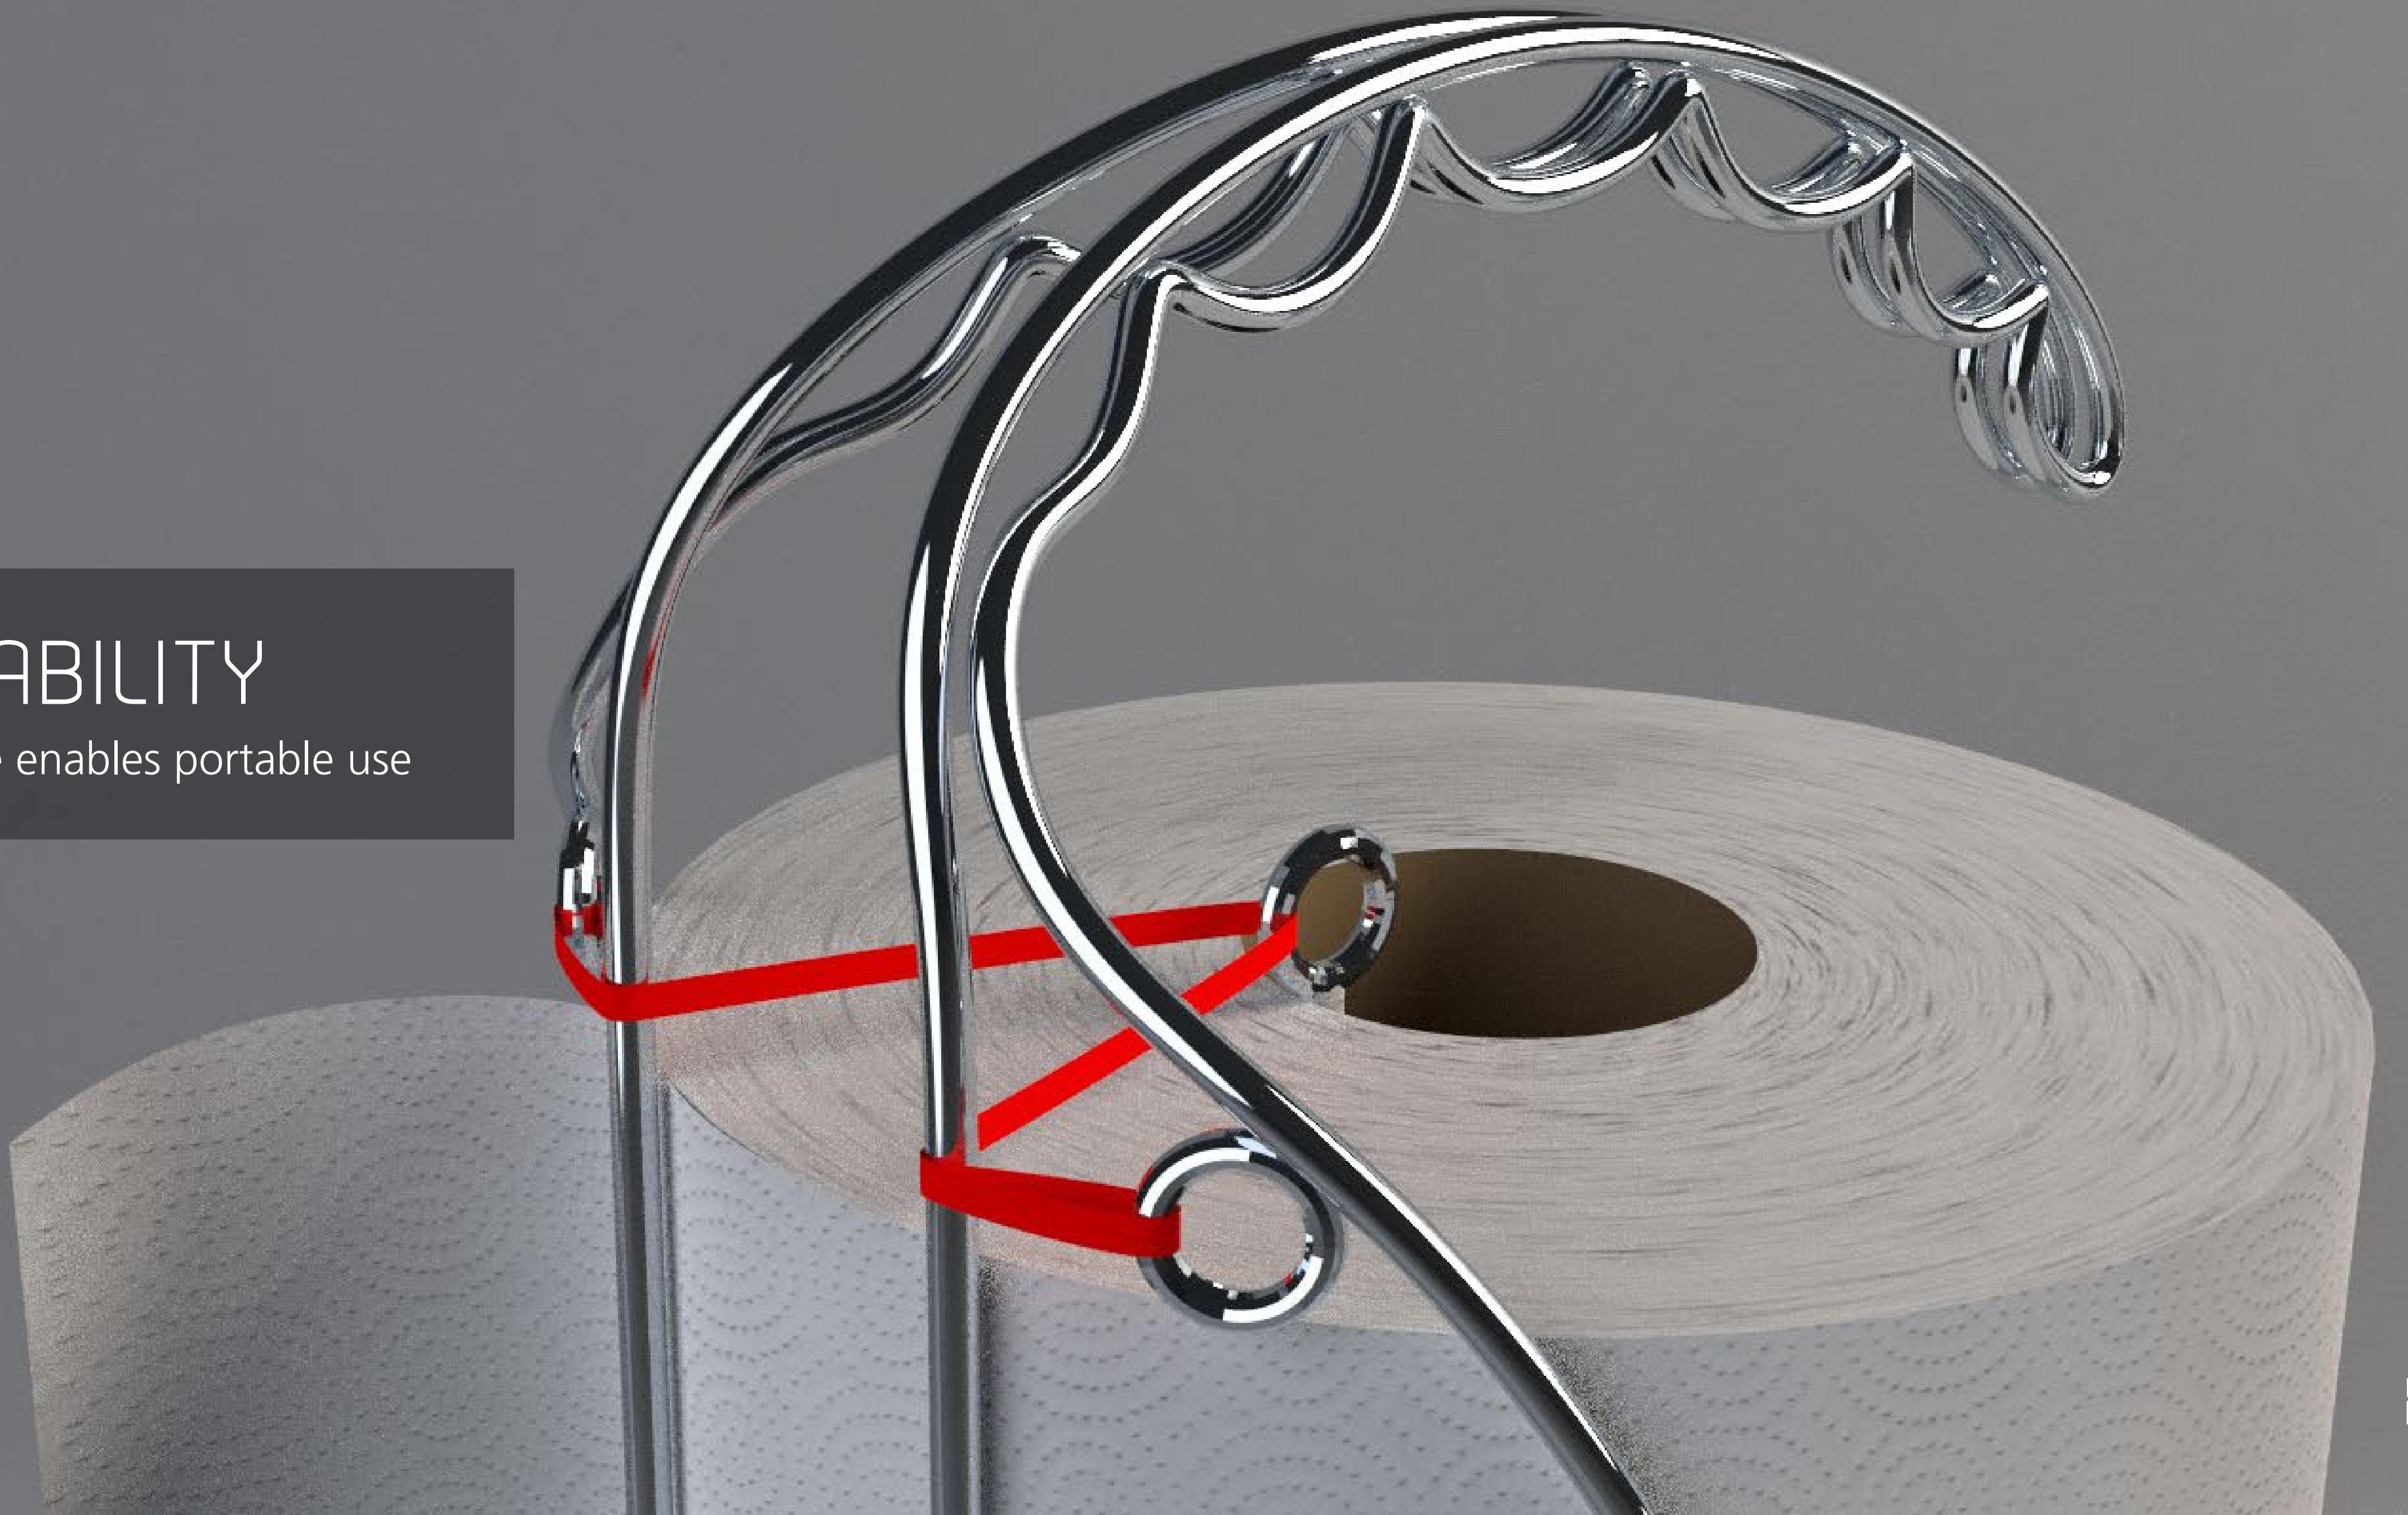

CONCEPT: PAPER TOWEL HOLDER

M. HOYLE
DESIGN

SIMPLE

This paper towel holder uses a simple concept to create a portable and easy dispensing solution: elastic tension. An elastic band holds the roll against the frame no matter how many towels are left, and provides the tension needed to tear a towel off with just one hand.

EASY INSTALL

Center spindle hooks onto elastic

M. HOYLE
DESIGN

PORTABILITY

Top handle enables portable use

FLAGSHIP IN FUNCTIONALITY

Dispenses towels like no other portable PTH