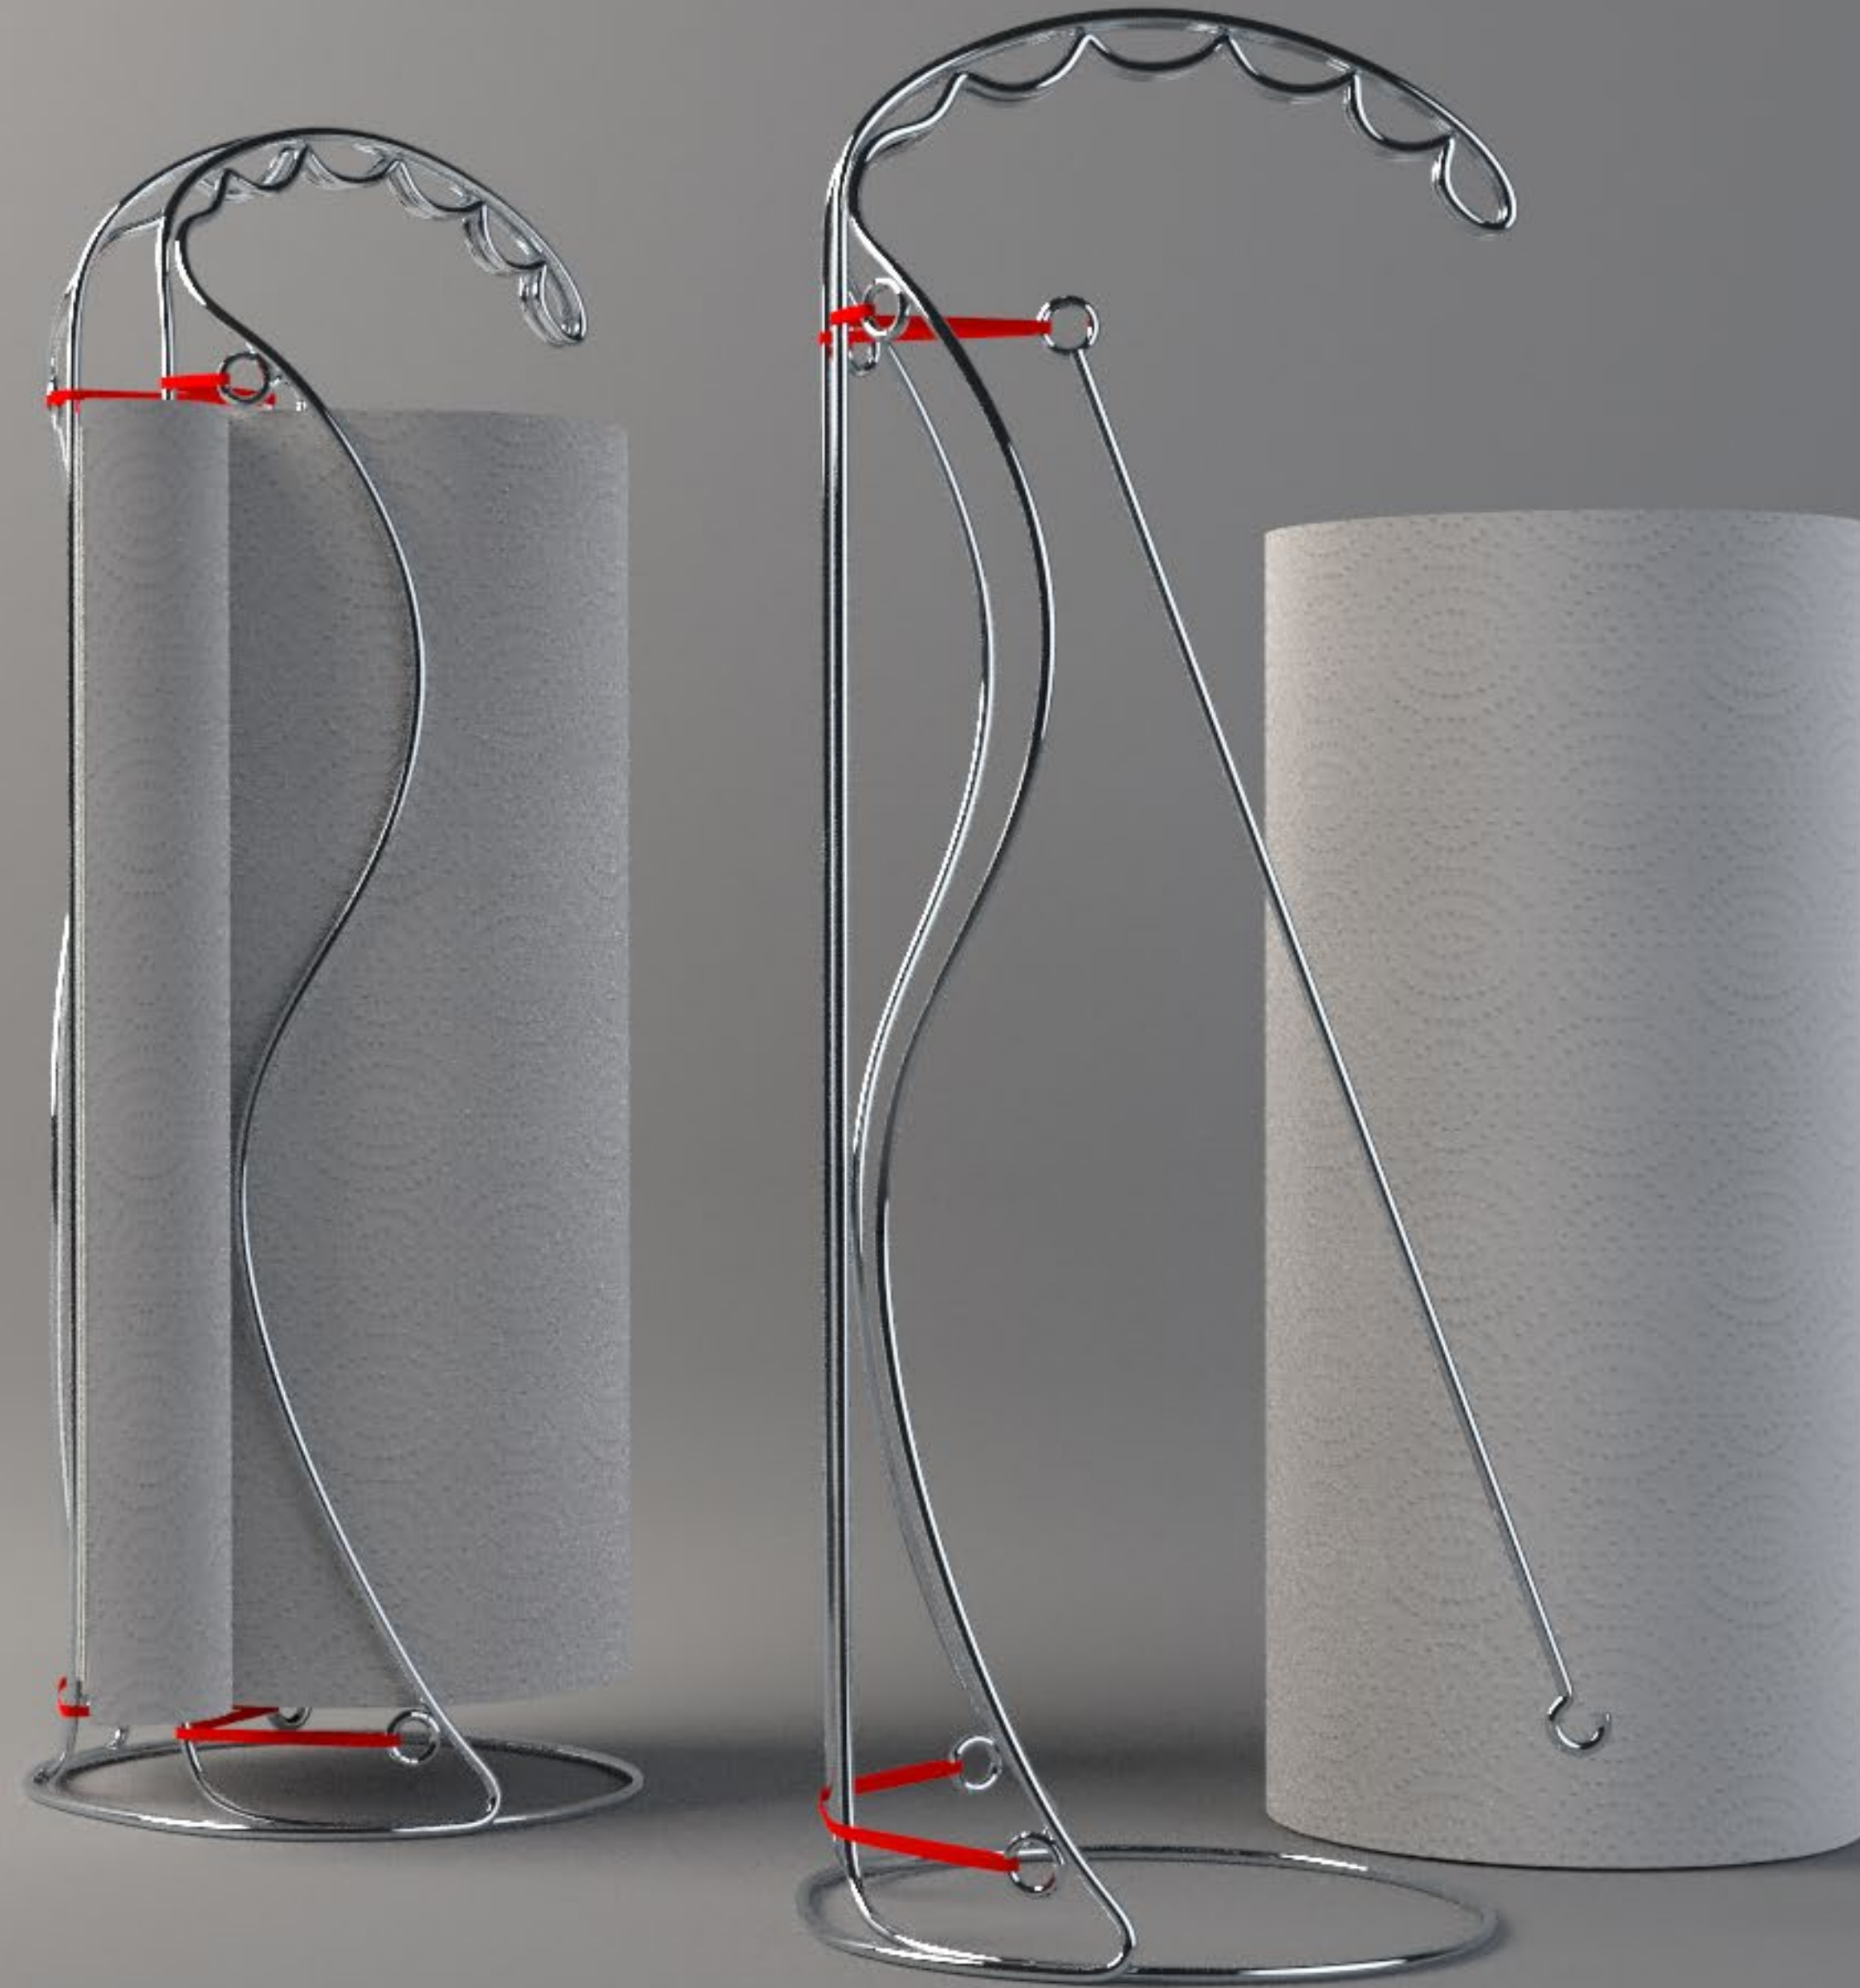

CONCEPT: PAPER TOWEL HOLDER

M. HOYLE
DESIGN

SIMPLE

This paper towel holder uses a simple concept to create a portable and easy dispensing solution: elastic tension. An elastic band holds the roll against the frame no matter how many towels are left, and provides the tension needed to tear a towel off with just one hand.

EASY INSTALL

Center spindle hooks onto elastic

M. HOYLE
DESIGN

PORTABILITY

Top handle enables portable use

FLAGSHIP IN FUNCTIONALITY

Dispenses towels like no other portable PTH