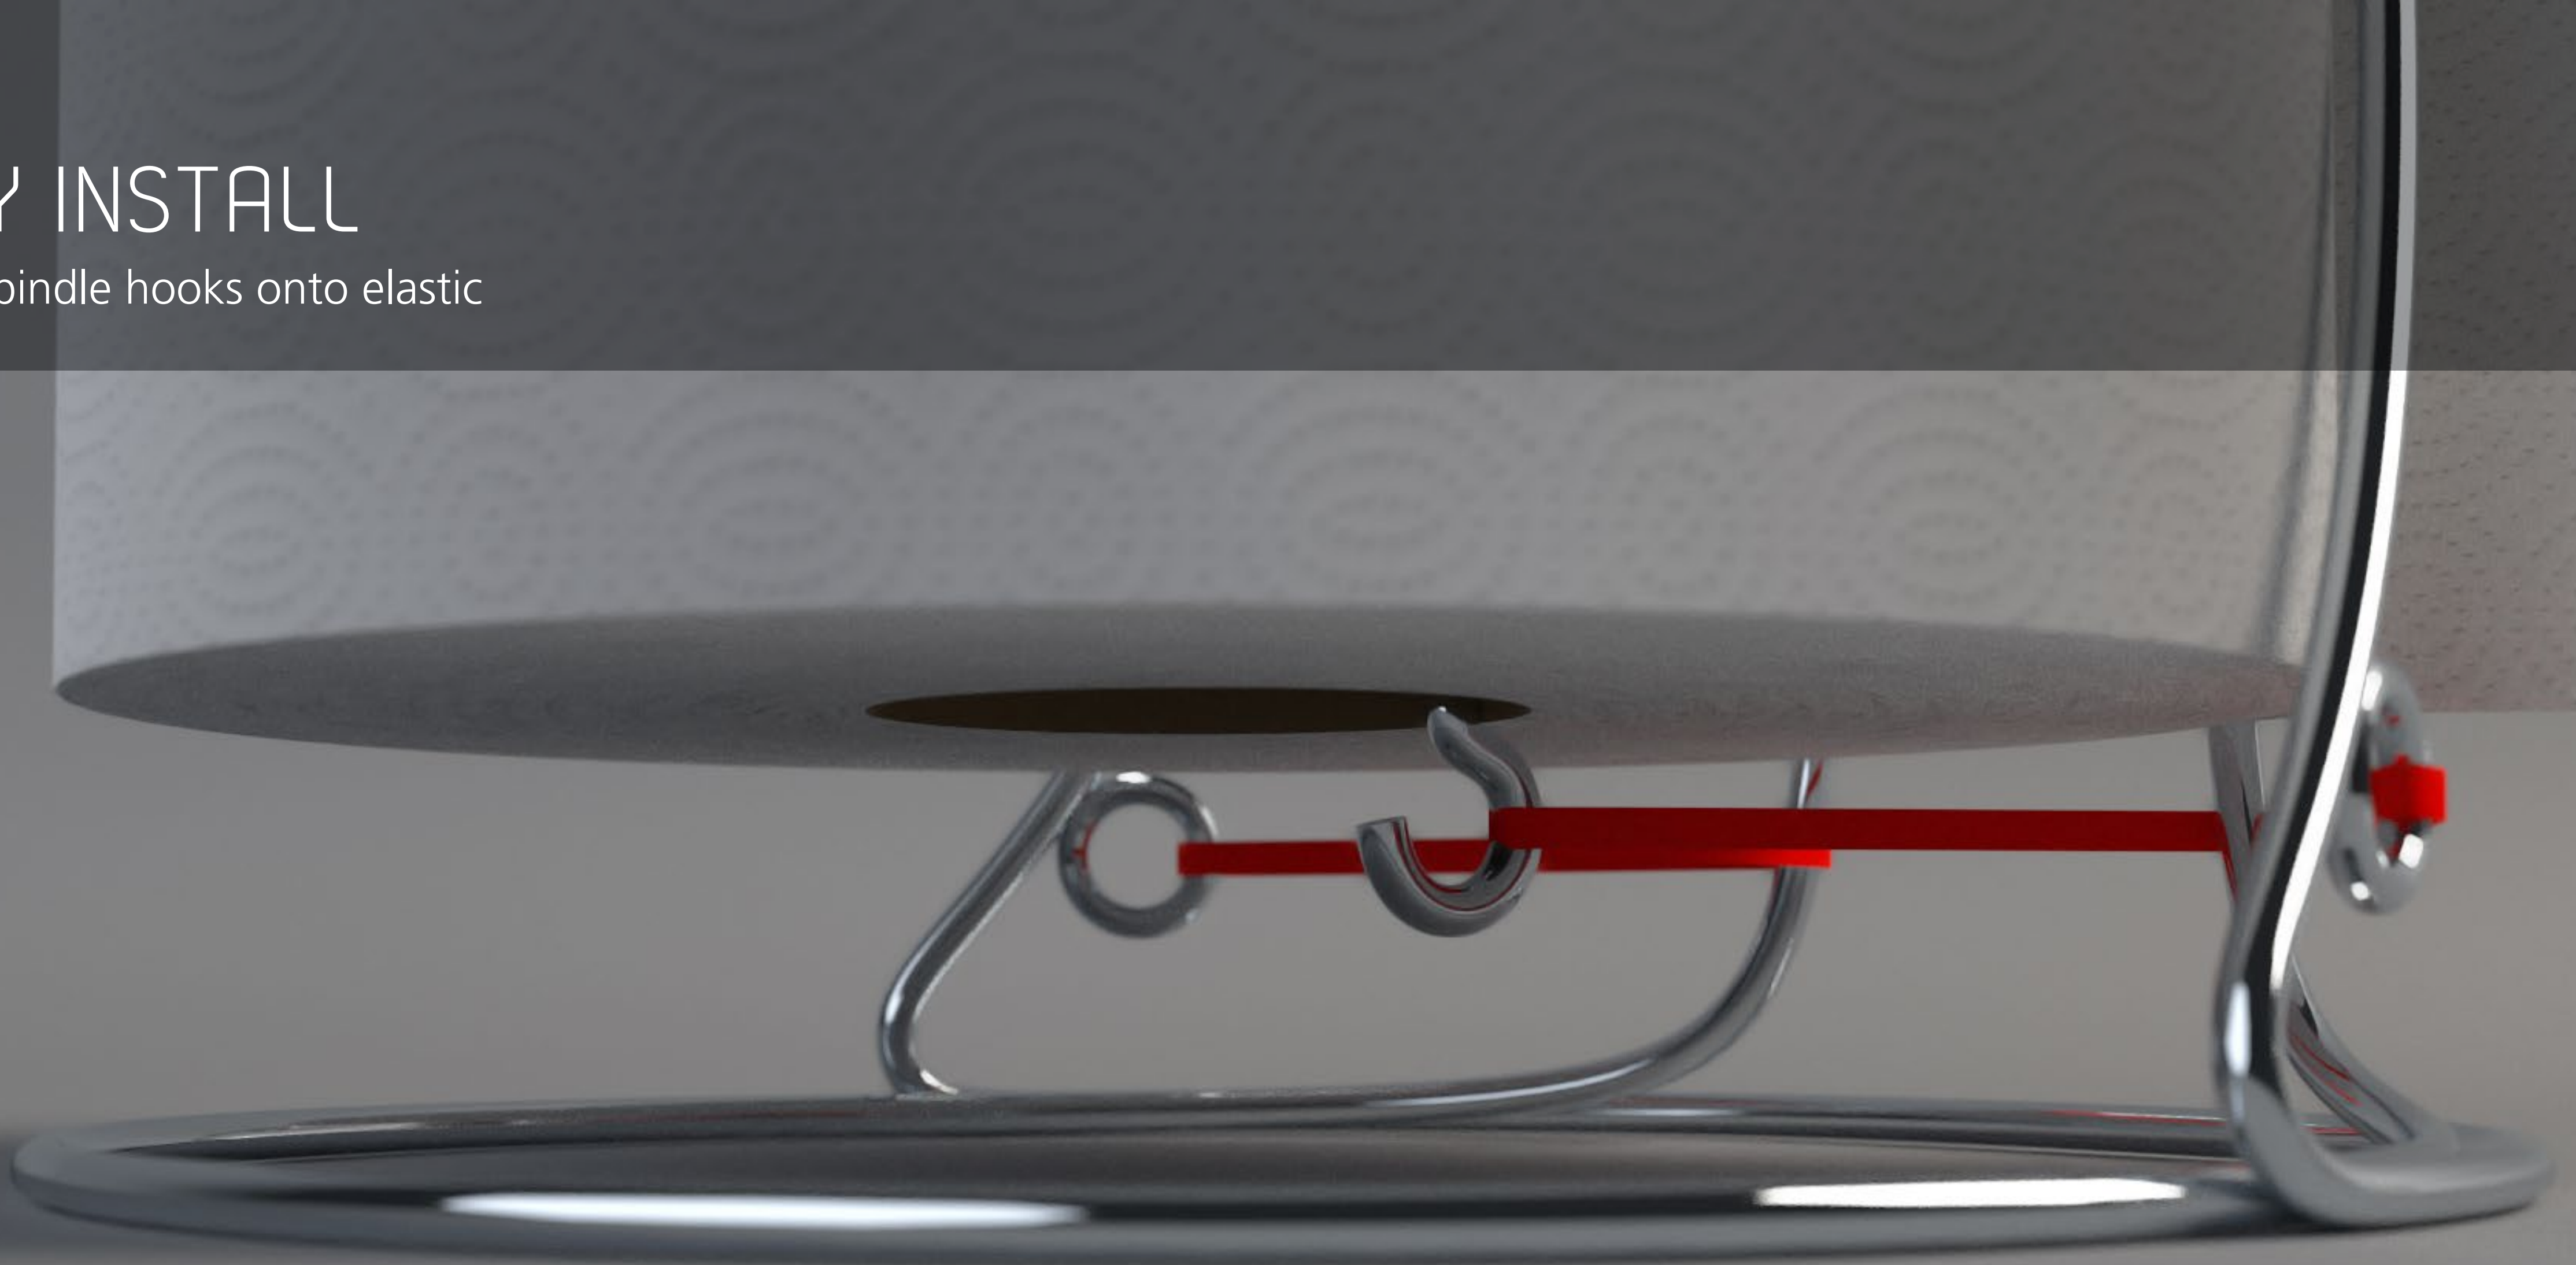

CONCEPT: PAPER TOWEL HOLDER

M. HOYLE
DESIGN

SIMPLE

This paper towel holder uses a simple concept to create a portable and easy dispensing solution: elastic tension. An elastic band holds the roll against the frame no matter how many towels are left, and provides the tension needed to tear a towel off with just one hand.

EASY INSTALL

Center spindle hooks onto elastic

M. HOYLE
DESIGN

PORTABILITY

Top handle enables portable use

FLAGSHIP IN FUNCTIONALITY

Dispenses towels like no other portable PTH